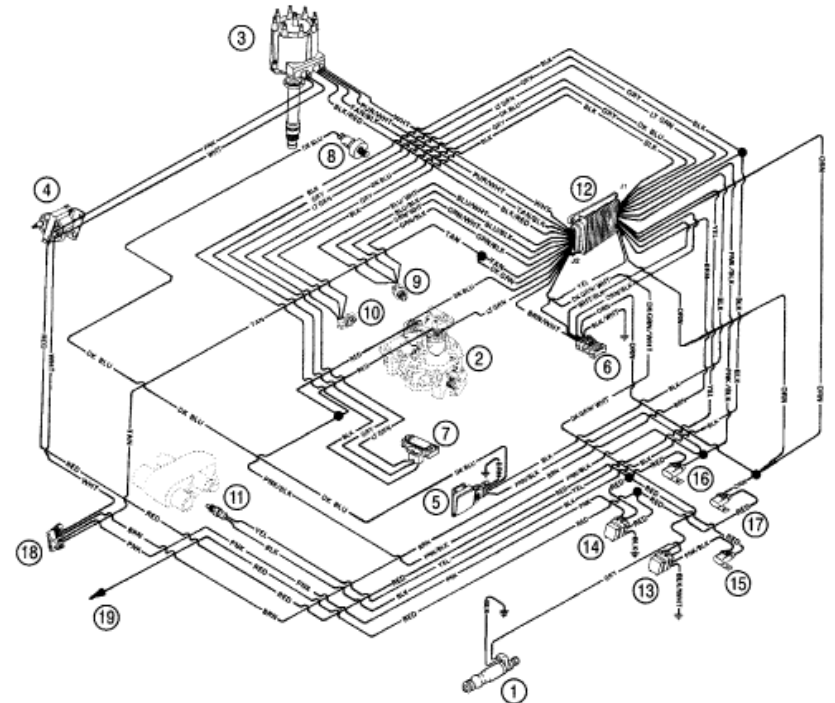

Parts List

Ref	Class	Part	Description	Qty	Comment	Footnote
-	84	860262A 2	WIRING HARNESS-ENGINE	1		

- 1 - Fuel Pump
- 2 - Throttle Body
- 3 - Distributor
- 4 - Coil
- 5 - Electronic Spark Control (KS) Module
- 6 - Data Link Connector (DLC)
- 7 - Manifold Absolute Pressure (MAP) Sensor
- 8 - Knock Sensor
- 9 - Idle Air Control (IAC)
- 10 - Throttle Position (TP) Sensor
- 11 - Engine Coolant Temperature (ECT) Sensor
- 12 - Electronic Control Module (ECM)
- 13 - Fuel Pump Relay
- 14 - Ignition/System Relay
- 15 - Fuse (15 Amp) Fuel Pump
- 16 - Fuse (15 Amp) ECM/DLC/Battery
- 17 - Fuse (10 Amp) ECM/Injector/Ignition/Knock Module
- 18 - Harness Connector To Starting/Charging Harness
- 19 - Positive (+) Power Wire To Engine Circuit Breaker